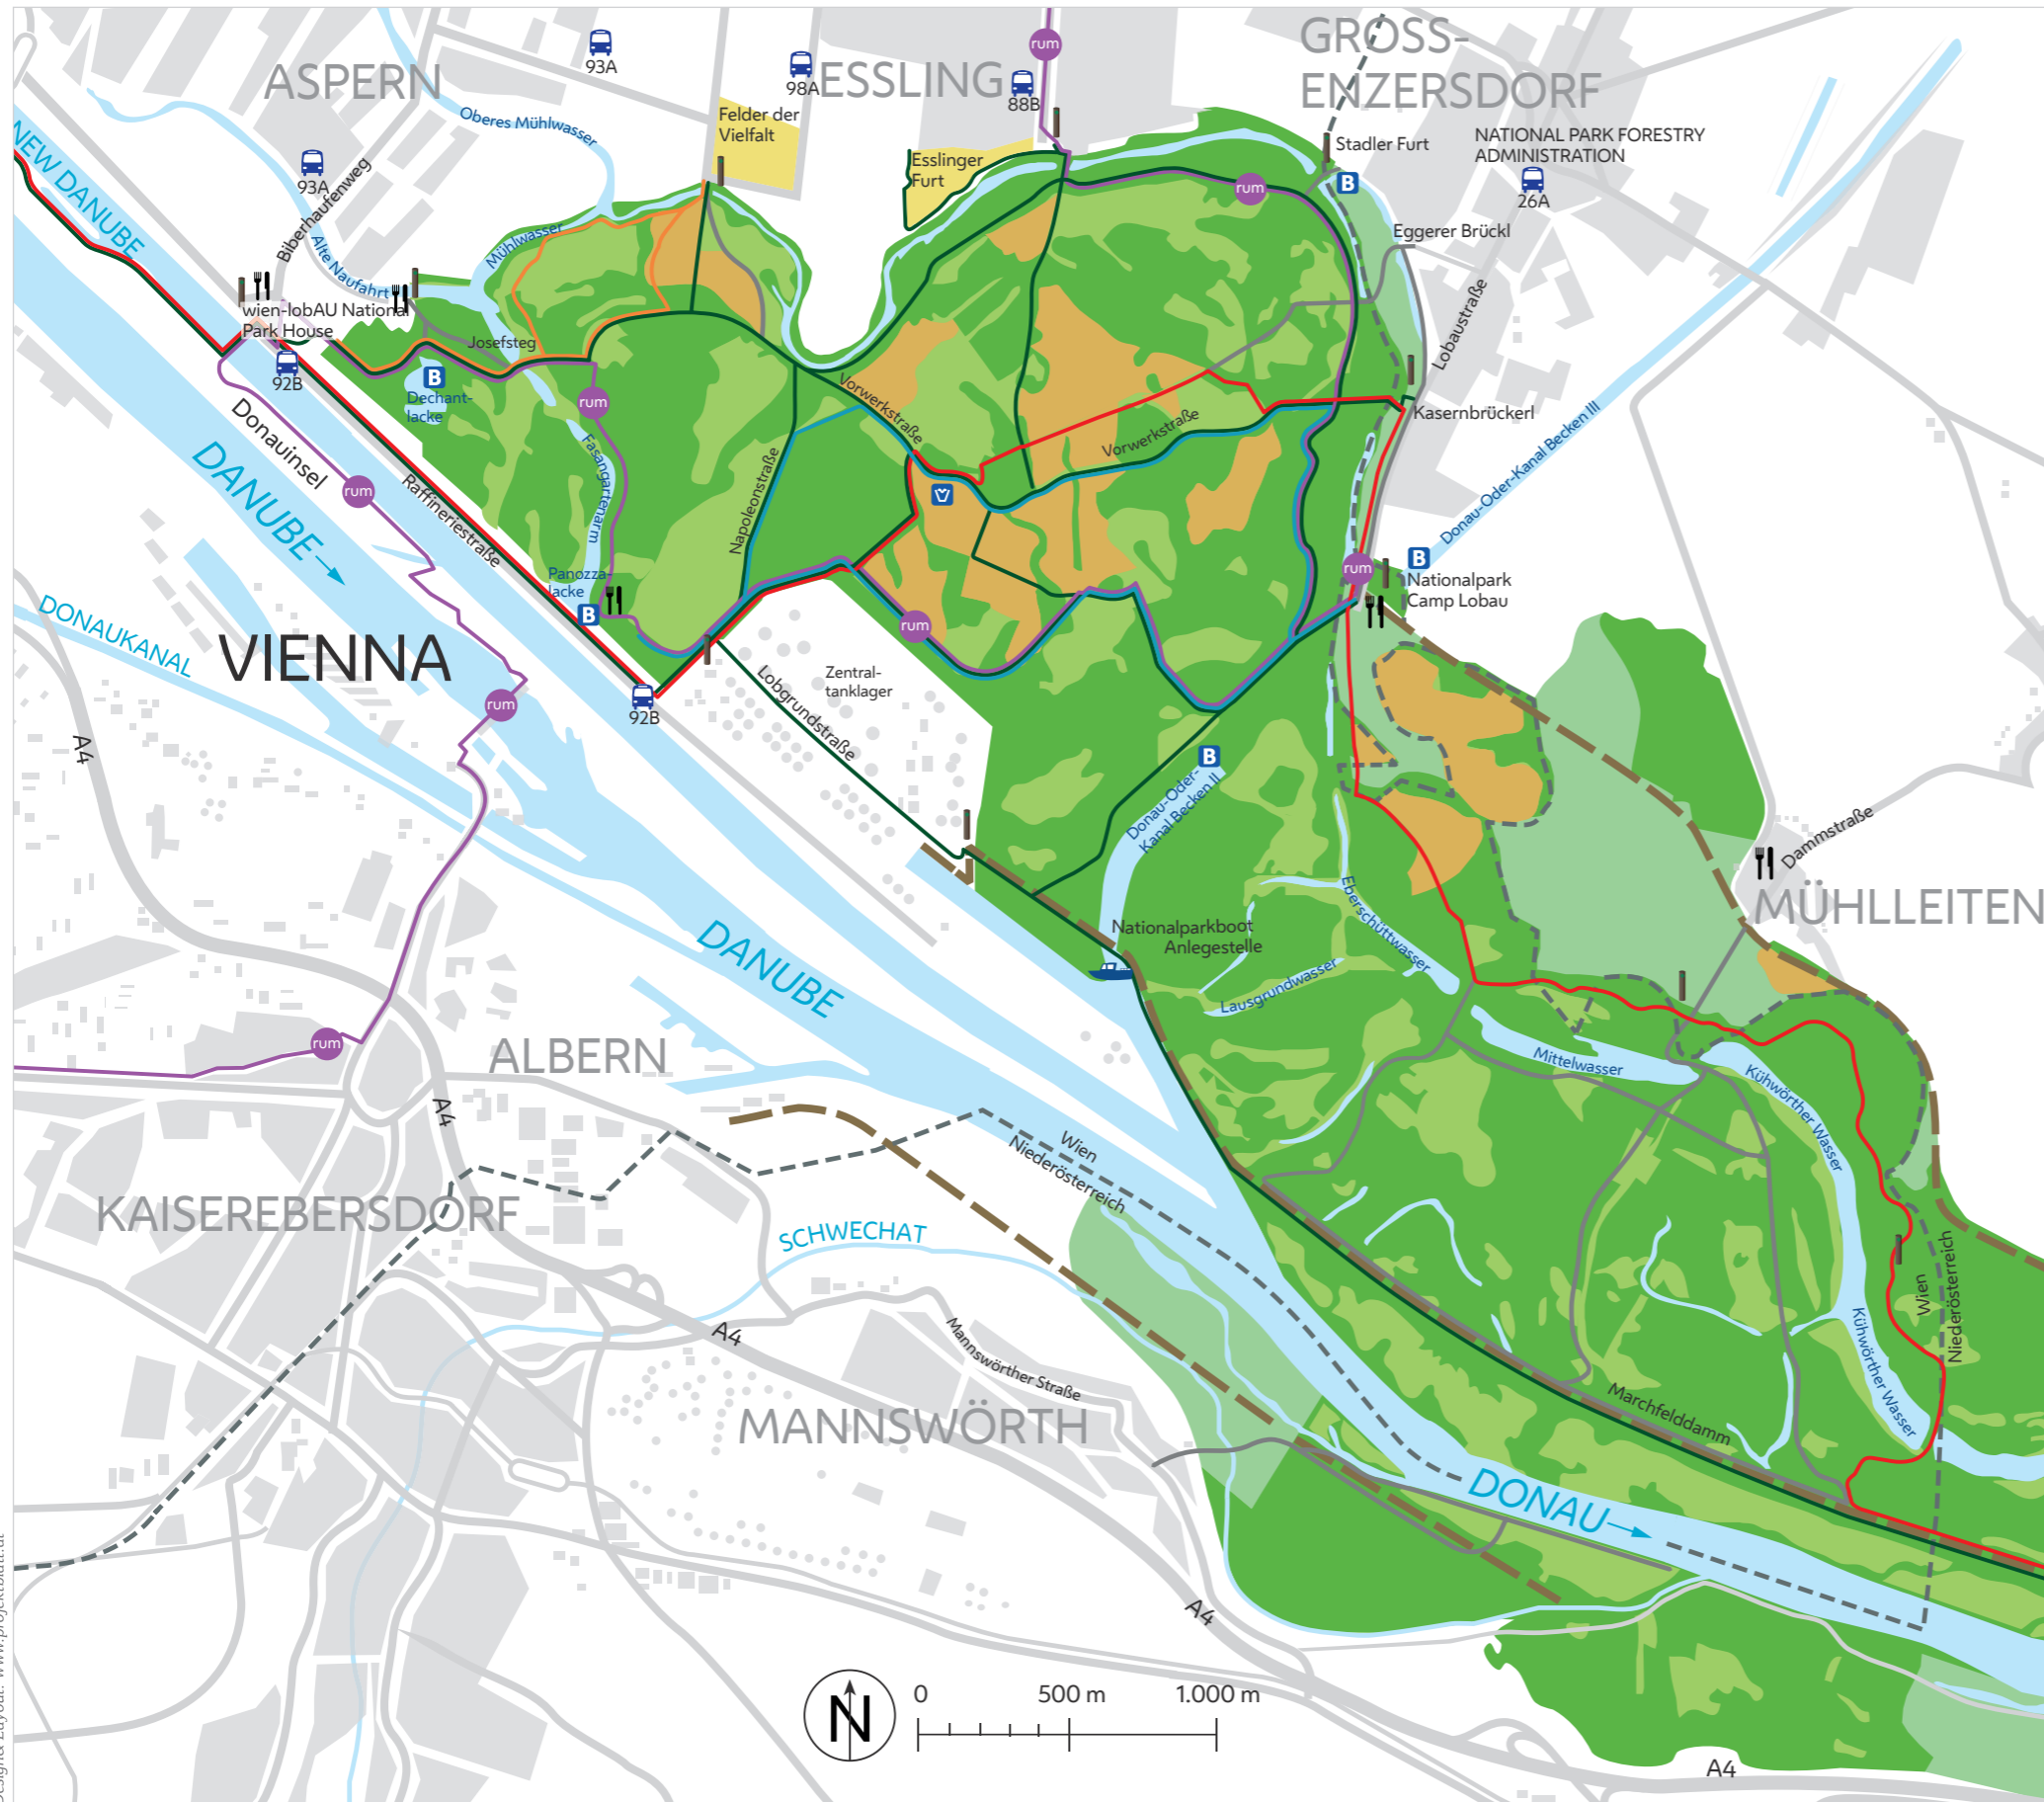

MAP OF TRAILS LOBAU

- Upper Lobau Nature Trail – 3,5 km
- Napoleon Circular Trail – 10 km
- „rundumadum“ Hiking Trail
- Long-distance Hiking Trail 07
- Cycling/hiking trail
- Hiking trail
- Dams
- Swimming area
- Drinking fountain
- Inn
- Forest
- Meadow
- Body of water
- Organic farmland
- Urban area
- Wetlands outside the National Park
- Recreational areas „Neue Lobau“
- Street
- Federal state border