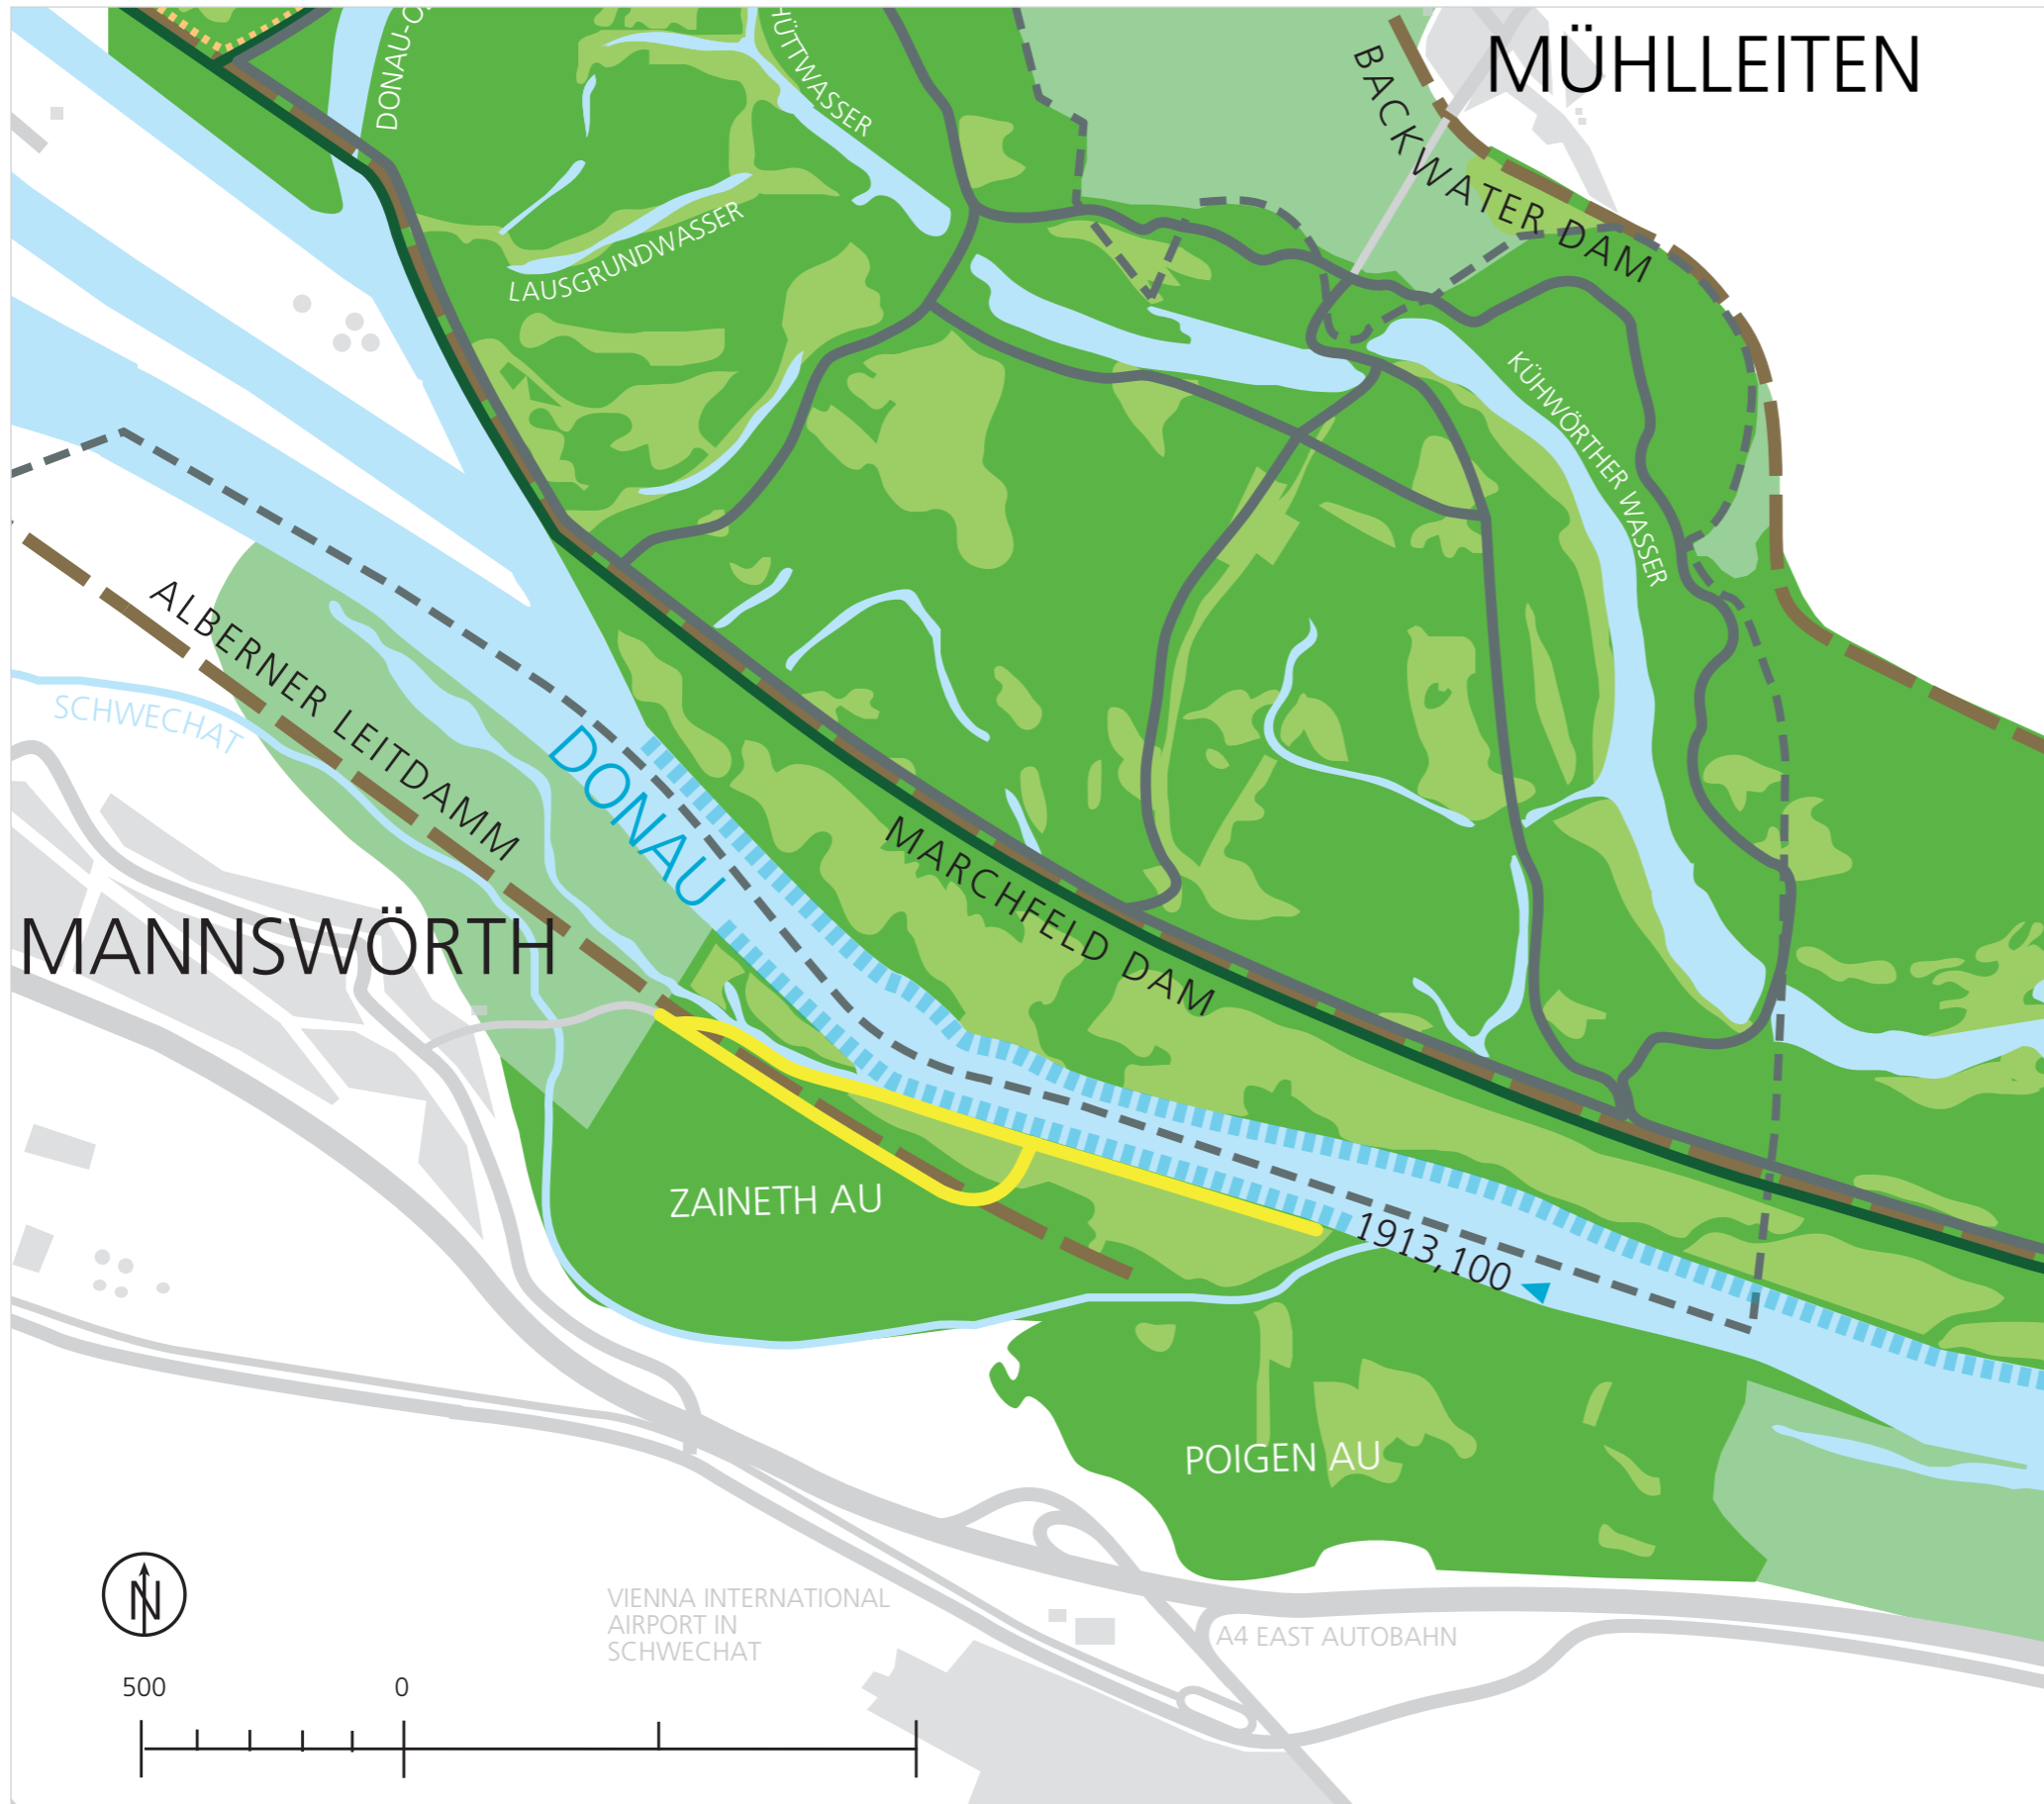

MAP OF TRAILS MANNSWÖRTH

- Walking trails:
- Mannswörther Runde – 4 km
 - Forest
 - Meadow
 - Body of water
 - City limits
 - Cycling/walking path
 - Street
 - Designated swimming/landing area
 - Dams