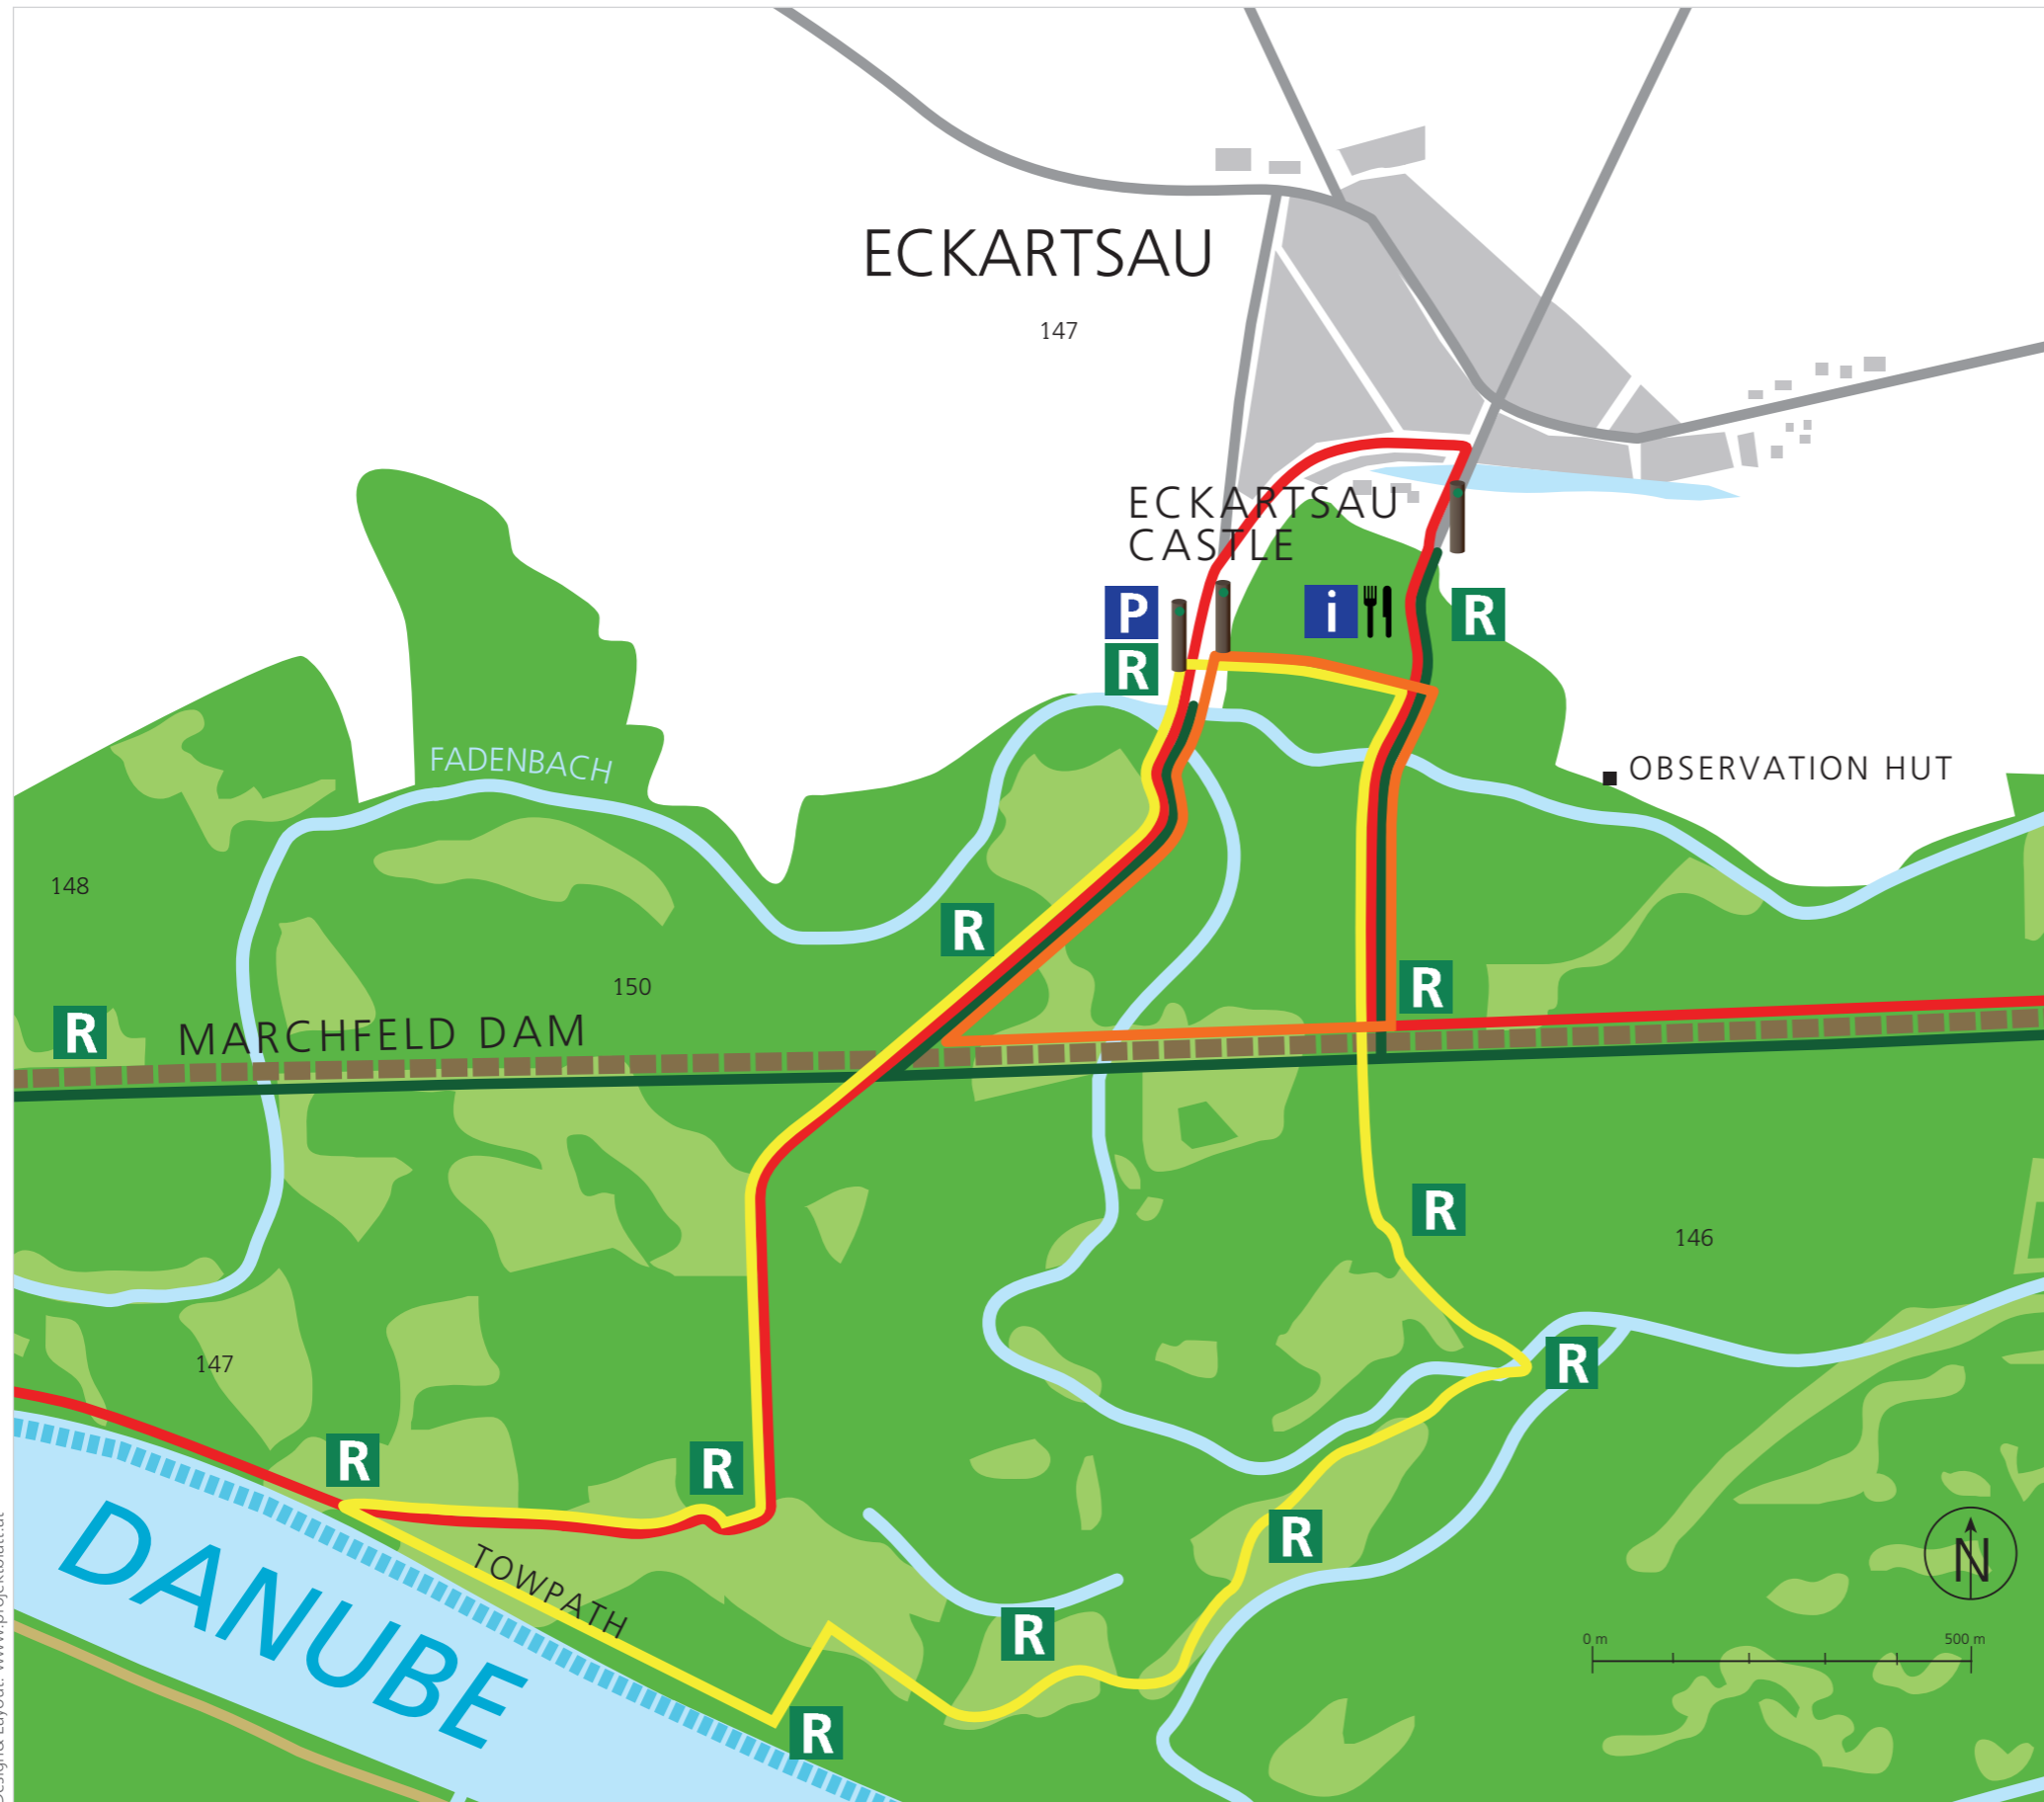

MAP OF TRAILS ECKARTSAU

Walking trails:

-  Große Donaurunde – 8 km
-  Rundweg Eckartsau – 3,3 km

-  Forest
-  Meadow
-  Body of water
-  City limits
-  Long-distance hiking trail 07
-  Cycling/walking path
-  Street
-  Designated swimming/landing area
-  Marchfeld dam
-  National Park entrance
-  Information
-  Rest area
-  Parking