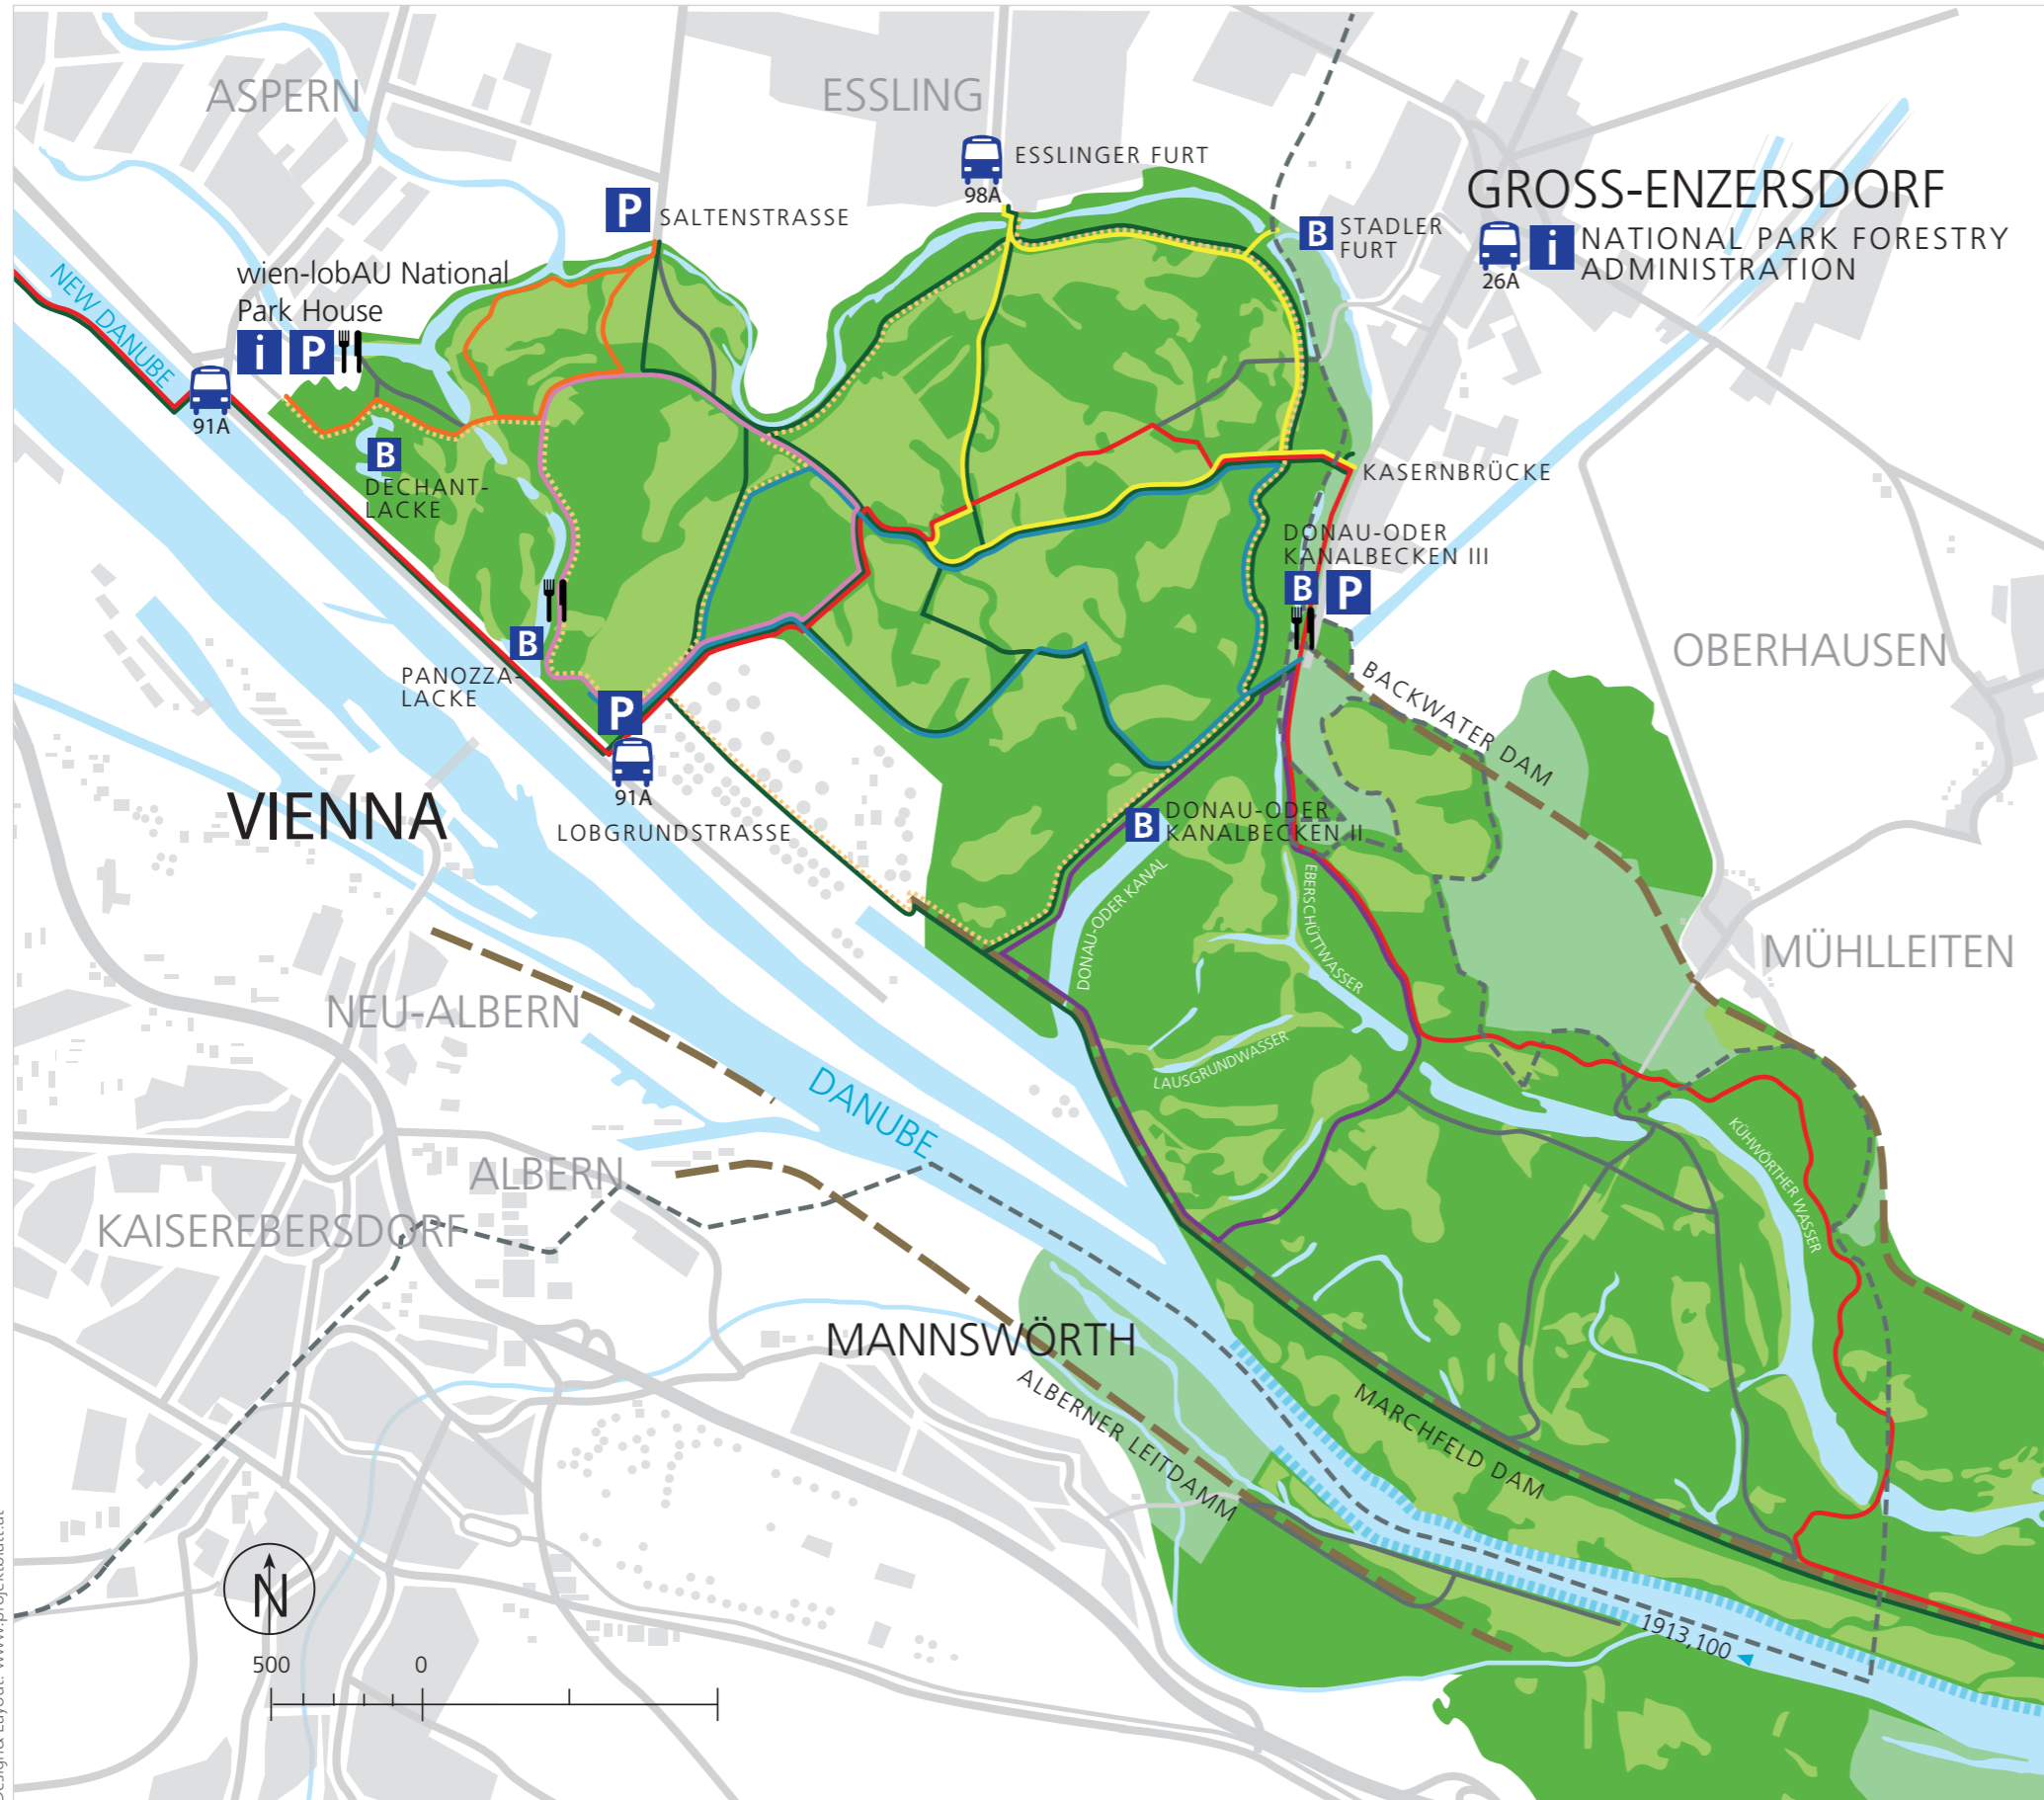

MAP OF TRAILS LOBAU

Walking trails:

- Naturlehrpfad Obere Lobau – 5 km
- Rundweg Panozzalacke – 5 km
- Napoleon Rundweg – 10 km
- Bibergehege Rundweg – 6 km
- Untere Lobau Rundweg – 8 km
- Wiener Stadtwanderwege

- Forest
- Meadow
- Body of water
- City limits
- Long-distance hiking trail 07
- Cycling/walking path
- Street
- Designated swimming/landing area
- Dams

- i Information
- B Rest area
- P Swimming area
- P Parking