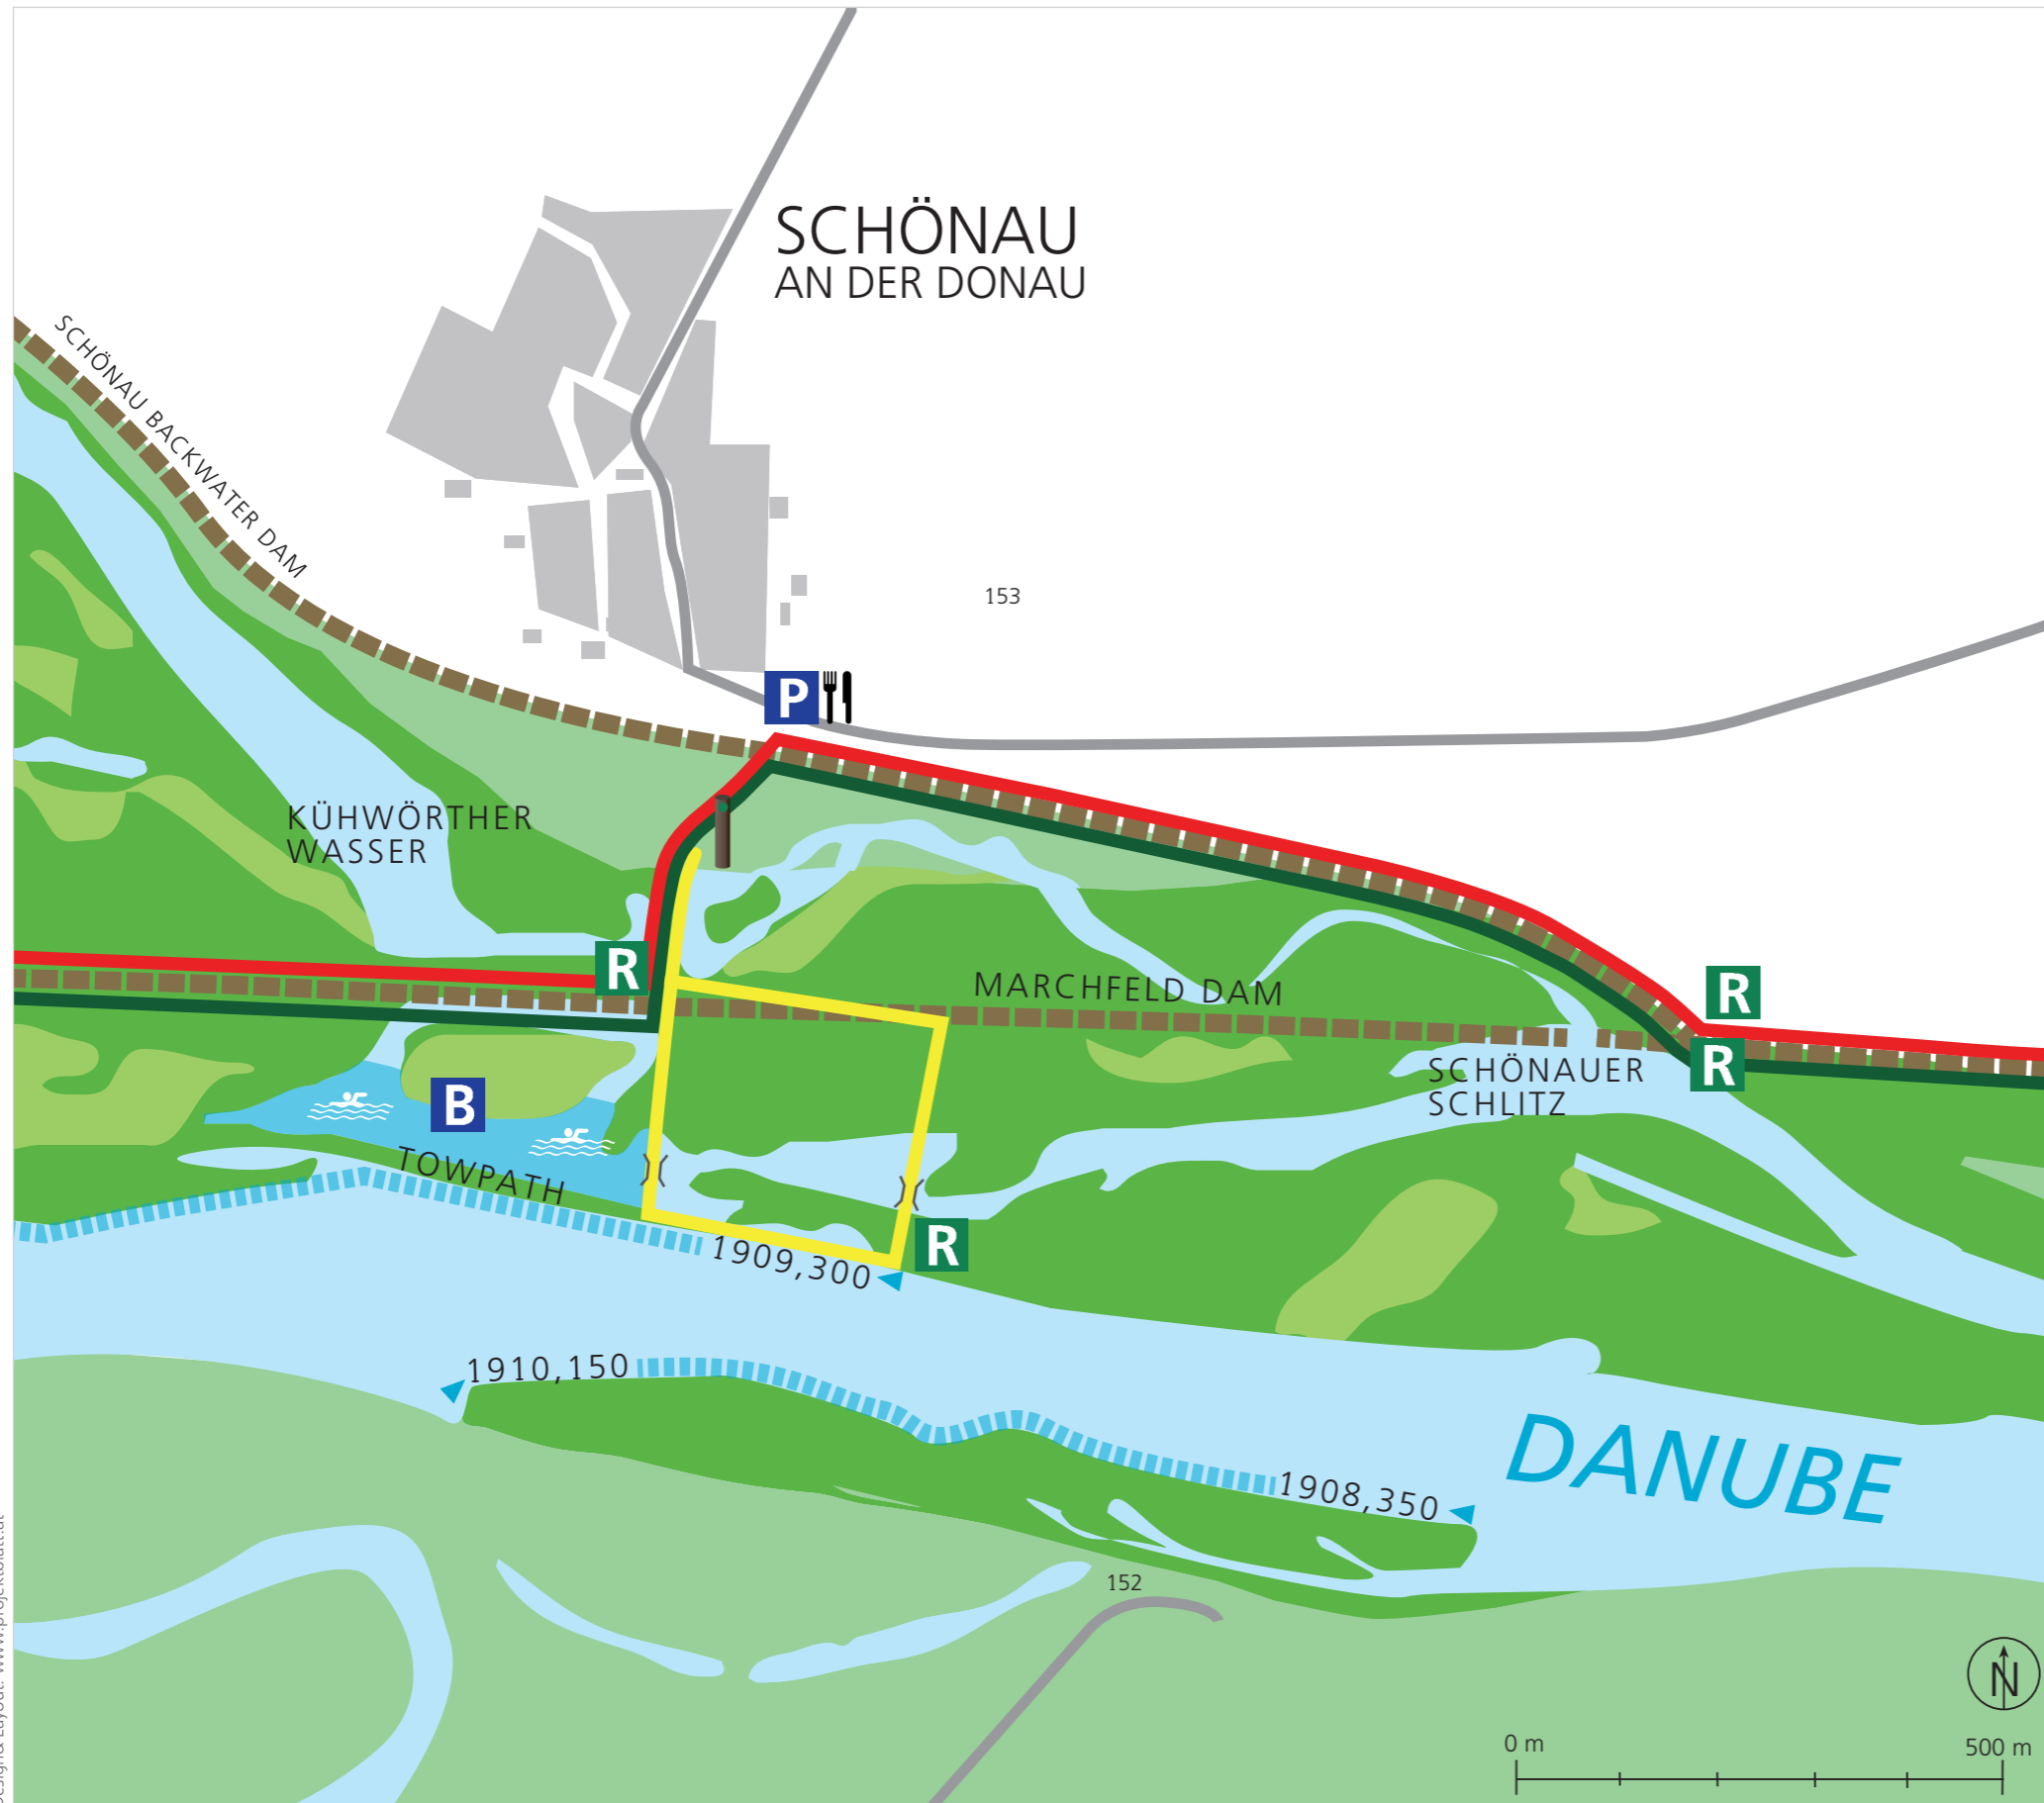

MAP OF TRAILS SCHÖNAU

Walking trails:

— Schönauer Donaurunde – 2 km

- Forest
- Meadow
- Body of water
- City limits
- Wetlands outside of National Park
- Long-distance hiking trail 07
- Cycling/walking path
- Street
- Designated swimming/landing area
- Marchfeld dam
- National Park entrance
- i Information
- R Rest area
- P Parking
- B Swimming area