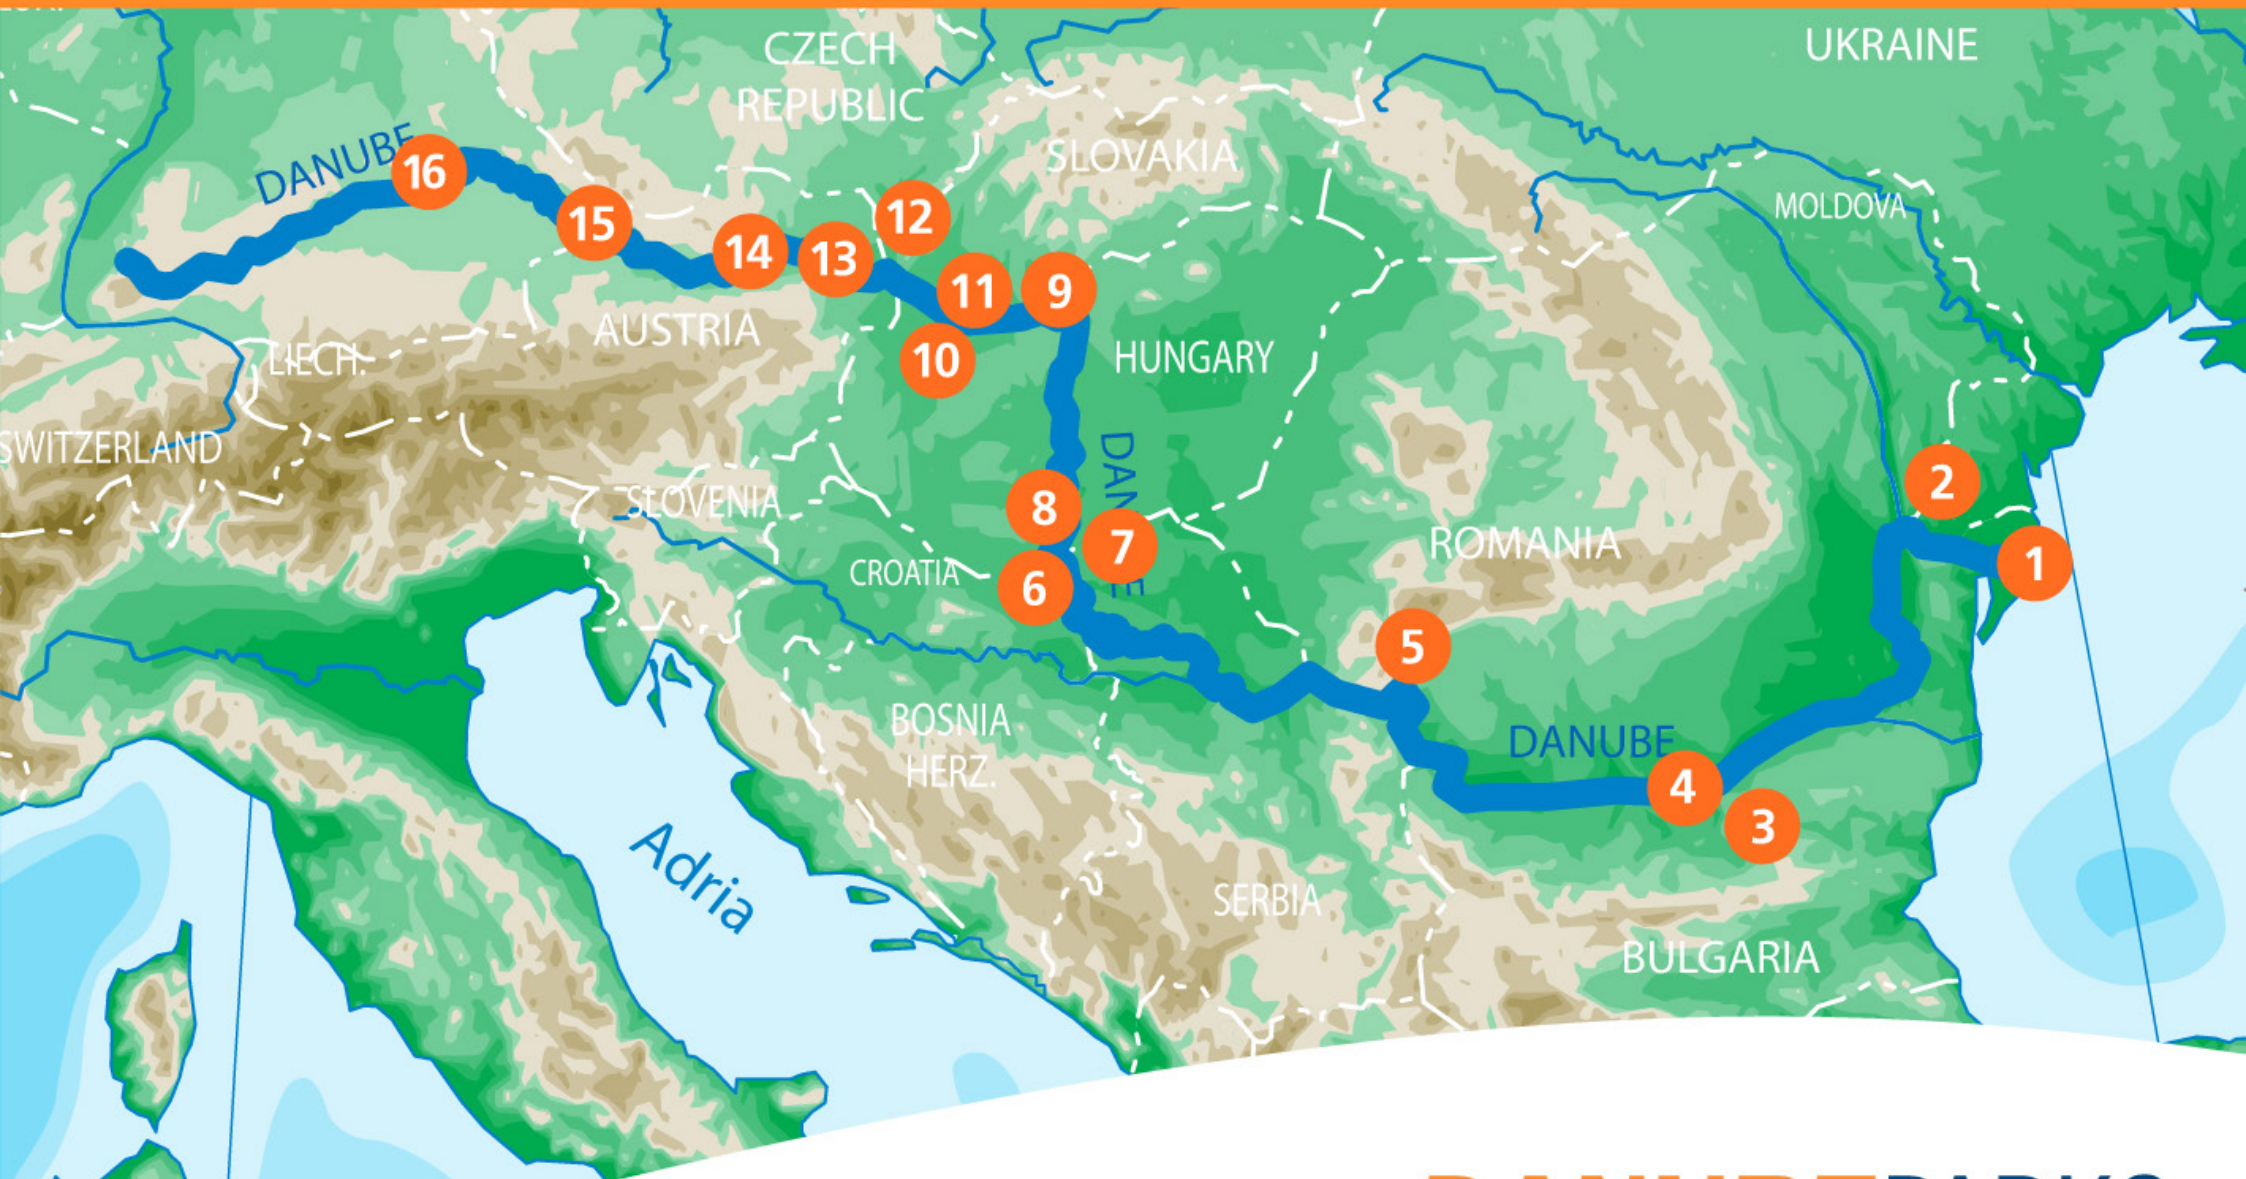

1 Danube Delta Biosphere Reserve

6 Kopački rit Nature Park

10 Szigetköz Landscape Protection Area, Fertő-Hátság National Park

13 Donau-Auen National Park

2 Lower Prut Nature Reserve

7 Gornje Podunavlje Special Nature Reserve

14 Wachau Protected Landscape Area

3 Rusenski Lom Nature Park

11 Dunajské Luhy Protected Landscape Area

15 Narrow Valley of the Danube in Passau district

4 Persina Nature Park

8 Duna-Dráva National Park

5 Iron Gates Natural Park

9 Duna-Ipoly National Park

12 Záhorie Protected Landscape Area

16 Donauauwald Neuburg-Ingolstadt

DANUBEPARKS
network of protected areas